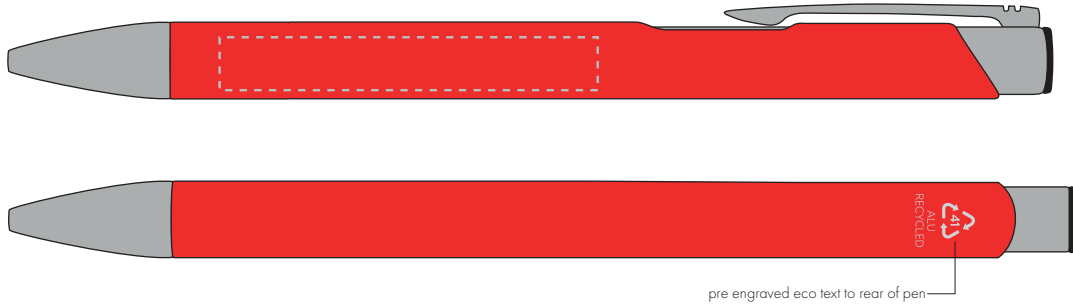

Your Ref:
Our Ref:

Quantity:
Version: 1

Product Code: TPC982001
Product Colour: RED

PRINTING CONCERNS:

We stock this item in the following colours

PANTONE REFERENCE(S)

- Colour 1
- Colour 2
- Colour 3
- Colour 4

ARTWORK SCALE 100%

ARTWORK SCALE 100%
Side Print Area:
50mm x 7mm

pre engraved eco text to rear of pen

Product Image for visualisation
- colours may vary

The dashed line is to demonstrate print area and will not appear on your printed item